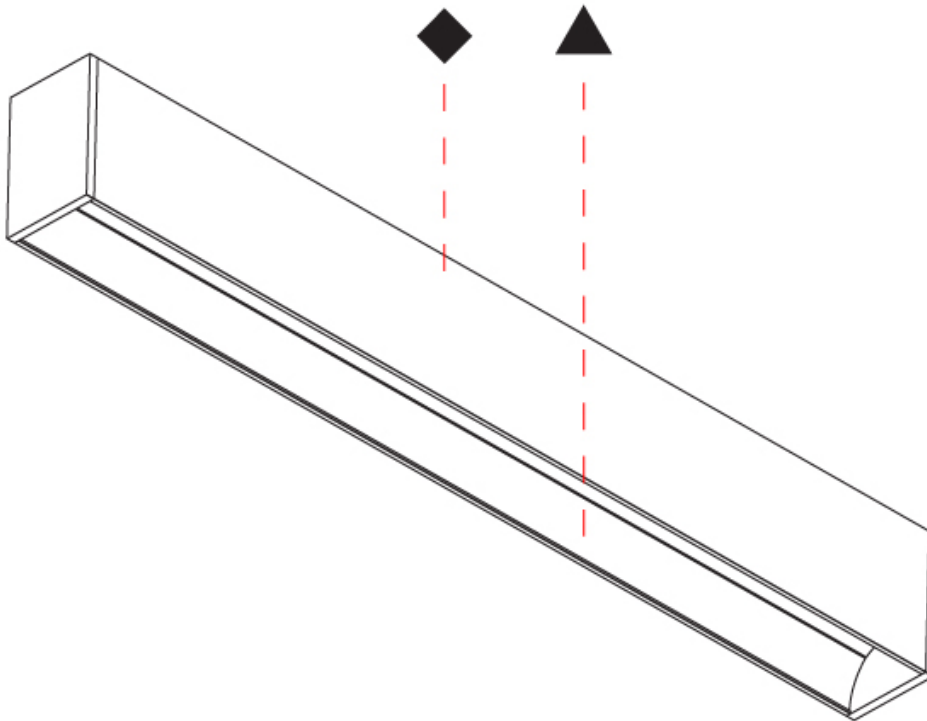

GROOVE SQUARE SURFACE

A3D129-

PROJECT	_____
TYPE	_____
SPECIFIER	_____
QUANTITY	_____
DATE	_____