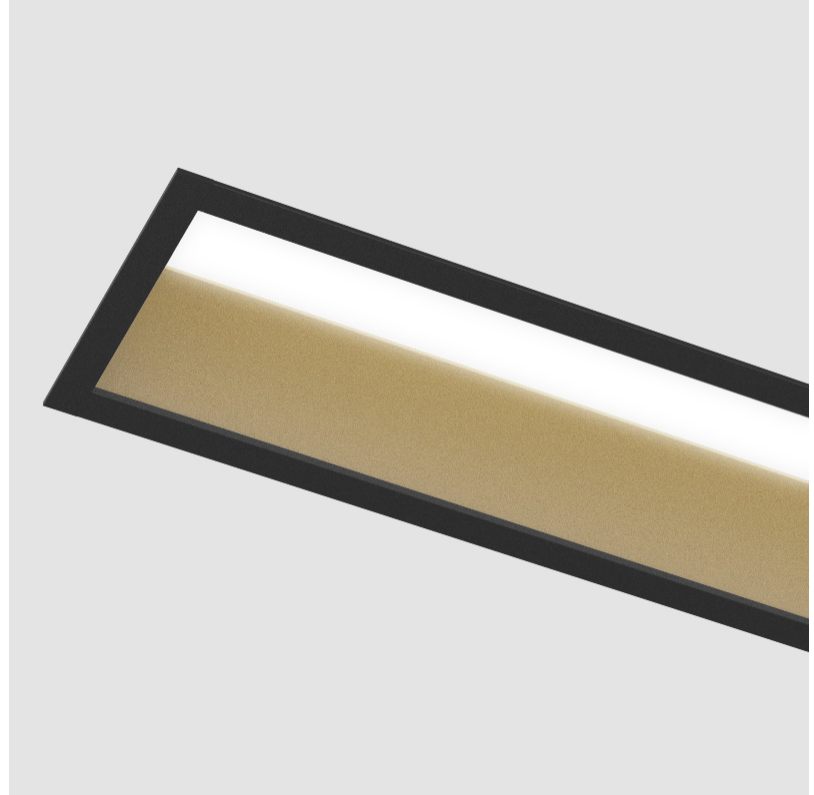

GENERAL

Series: Groove
Subseries: Groove Square
Brand: Prolicht
Division: Architectural
Mounting Type: Recessed
Mounting Location: Ceiling
Subcategory: Profile

PHYSICAL

Shape: Rectangle
Length (mm): 1740
Length (in): 68 1/2
Width (mm): 92
Width (in): 3 5/8
Height (mm): 120
Height (in): 4 3/4
Ceiling Thickness (mm): 10 - 25
Ceiling Thickness (in): 3/8 - 1
Min. Recessing Depth (mm): 160
Min. Recessing Depth (in): 6 5/16
Light Distribution: Direct
Weight (kg): 7.529
Weight (lbs): 16.56
Diffuser: PMMA - Opal
Fixture Finish: ANA / SSR / BKV / CWI / CRY / HAB / MSR / UFT / ITA / RUA / OGR / FTG / MYG / RWR / LOD / PUS / FRO / FUP / KIA / POP / BLS / SPG / MEY / GOH / GUM / CHC / COM / ABZ / JAG / OBR / MOS / ROR
Fixture Material: Aluminum
Cut-out Measurements: 1730mm / 68 1/8" x 85mm / 3 3/8"

ELECTRICAL

Lamp Type: LED (Zhaga Standard)
Input Wattage (W): 30.4
Total Output Wattage (W): 24 / 19.2 (3500K)
Dimming: 0-10V Dimming / Phase Dimming (120Vac Only)
Driver Included: Yes
Driver Location: Integrated
Driver Type: Constant Current - 120 / 277Vac
Driver Class: Class 2
Input Voltage (V): 120 - 277
Constant Current (MA): 350 / 600 (3500K)

LED

Color Temperature (*K): 3000 / 3500 / 4000
Max. Delivered Lumen (lm): 2050 / 2127 / 2170
CRI: >90 CRI
Lamp Life (hrs): 50000

OPTICAL

RATINGS AND CERTIFICATIONS

Certified By: Certified for North American Standards
IP rating: IP20