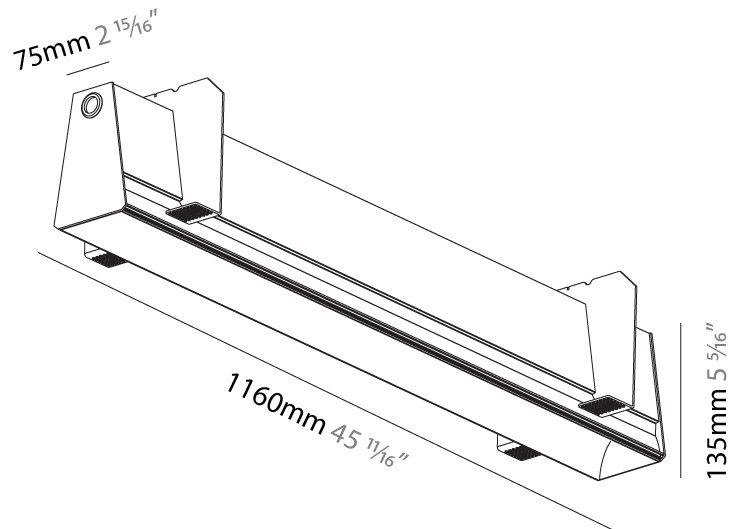

PHYSICAL

Shape: Rectangle
Length (mm): 1160
Length (in): 45 ¹¹/₁₆
Width (mm): 75
Width (in): 2 ¹⁵/₁₆
Height (mm): 135
Height (in): 5 ⁵/₁₆
Ceiling Thickness (mm): 10 / 12.5 / 15
Ceiling Thickness (in): 3/8 or 1/2 or 9/16
Min. Recessing Depth (mm): 170
Min. Recessing Depth (in): 6 ¹¹/₁₆
Light Distribution: Direct
Weight (kg): 4.704
Weight (lbs): 10.35
Diffuser: PMMA - Opal
Fixture Finish: SSR / BKV / CWI / CRY / HAB / UFT / ITA / RUA / FTG / MYG / LOD / PUS / FRO / FUP / KIA / POP / BLS / SPG / MEY / GOH / GUM / CHC / COM / ABZ / JAG / OBR / MOS / ROR
Fixture Material: Aluminum
Cut-out Measurements: 1170mm / 46 1/16" x 92mm / 3 5/8"
Upon Request: Unique Sizes Unique Ceiling Thickness

ELECTRICAL

Lamp Type: LED (Zhaga Standard)
Input Wattage (W): 20.2
Total Output Wattage (W): 16 / 12.8 (3500K)
Dimming: 0-10V Dimming / Phase Dimming (120Vac Only)
Driver Included: Yes
Driver Location: Integrated
Driver Type: Constant Current - 120 / 277Vac
Driver Class: Class 2
Input Voltage (V): 120 - 277
Constant Current (MA): 350 / 400 (3500K)

LED

Color Temperature (°K): 3000 / 3500 / 4000
Max. Delivered Lumen (lm): 1370 / 1421 / 1450
CRI: >90 CRI
Lamp Life (hrs): 50000
Upon Request: Special Color Temperature RGB-W Tunable White CRI (no minimum qty) price increase + longer lead time

OPTICAL

RATINGS AND CERTIFICATIONS

Certified By: Certified for North American Standards
IP rating: IP20