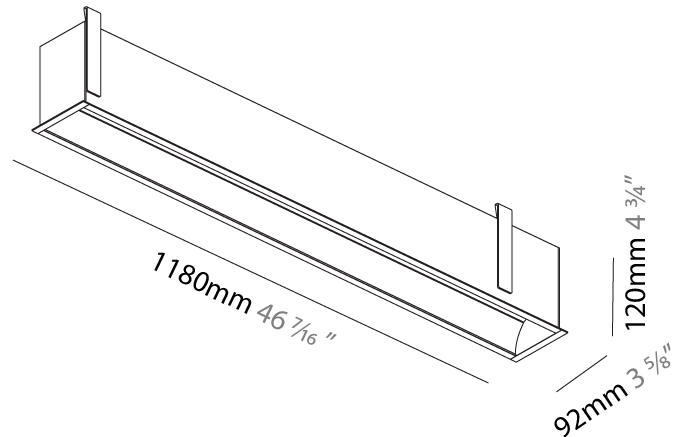

GENERAL

Series: Groove
Subseries: Groove Square
Brand: Prolight
Division: Architectural
Mounting Type: Recessed
Mounting Location: Ceiling
Subcategory: Profile

PHYSICAL

Shape: Rectangle
Length (mm): 1180
Length (in): 46 7/16
Width (mm): 92
Width (in): 3 5/8
Height (mm): 120
Height (in): 4 3/4
Ceiling Thickness (mm): 10 - 25
Ceiling Thickness (in): 3/8 - 1
Min. Recessing Depth (mm): 160
Min. Recessing Depth (in): 6 5/16
Light Distribution: Direct
Weight (kg): 5.195
Weight (lbs): 11.43
Diffuser: PMMA - Opal
Fixture Finish: [ANA / SSR / BKV / CWI / CRY / HAB / MSR / UFT / ITA / RUA / OGR / FTG / MYG / RWR / LOD / PUS / FRO / FUP / KIA / POP / BLS / SPG / MEY / GOH / GUM / CHC / COM / ABZ / JAG / OBR / MOS / ROR](#)
Fixture Material: Aluminum
Cut-out Measurements: 1170mm / 46 1/16" x 85mm / 3 3/8"

ELECTRICAL

Lamp Type: LED (Zhaga Standard)
Input Wattage (W): 20.2
Total Output Wattage (W): 16 / 12.8 (3500K)
[Dimming: 0-10V Dimming / Phase Dimming (120Vac Only)](#)
Driver Included: Yes
Driver Location: Integrated
Driver Type: Constant Current - 120 / 277Vac
Driver Class: Class 2
Input Voltage (V): 120 - 277
Constant Current (MA): 350 / 400 (3500K)

LED

[Color Temperature (°K): 3000 / 3500 / 4000](#)
Max. Delivered Lumen (lm): 1370 / 1421 / 1450
CRI: >90 CRI
Lamp Life (hrs): 50000

OPTICAL

RATINGS AND CERTIFICATIONS

Certified By: Certified for North American Standards
IP rating: IP20